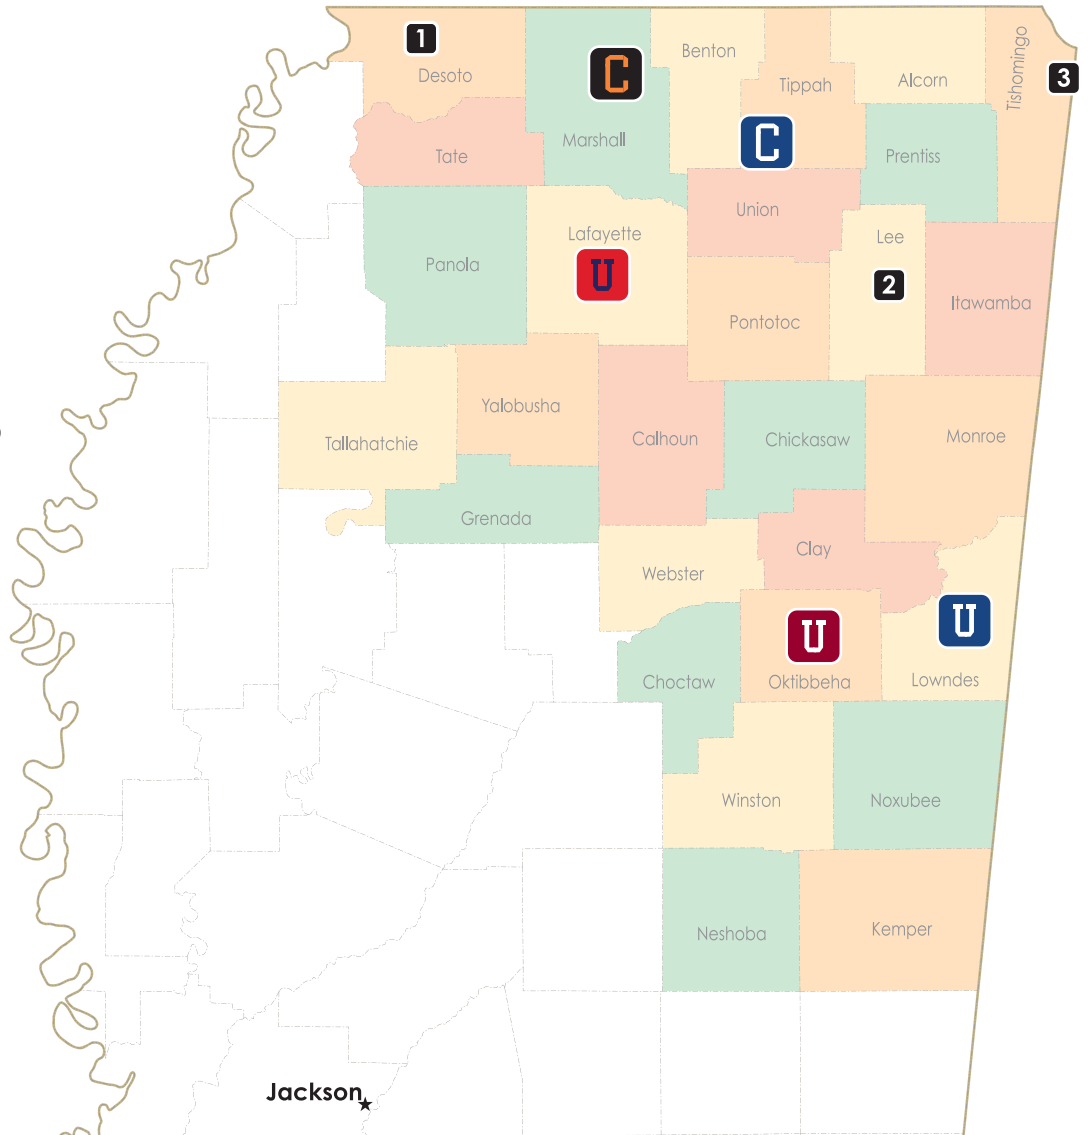

COLLEGES and UNIVERSITIES IN NORTH MISSISSIPPI

NMIDA
NORTH MISSISSIPPI
INDUSTRIAL DEVELOPMENT ASSOCIATION
WWW.NMIDA.COM • 662.494.4633

4 - YEAR UNIVERSITIES

The University of Mississippi
Oxford, MS

**MISSISSIPPI STATE
UNIVERSITY**

Mississippi State University
Starkville, MS

Mississippi University for Women
Columbus, MS

PRIVATE COLLEGES

Rust College
Holly Springs, MS

Blue Mountain College
Blue Mountain, MS

OFF CAMPUS CENTERS

1

Southaven Center
(The University of Mississippi)

2

Tupelo Center
(The University of Mississippi &
Mississippi University for Women)

3

Yellow Creek Center
(The University of Mississippi)

0 10 Miles 25 Miles 50 Miles
0 10 KM 25 KM 50 KM