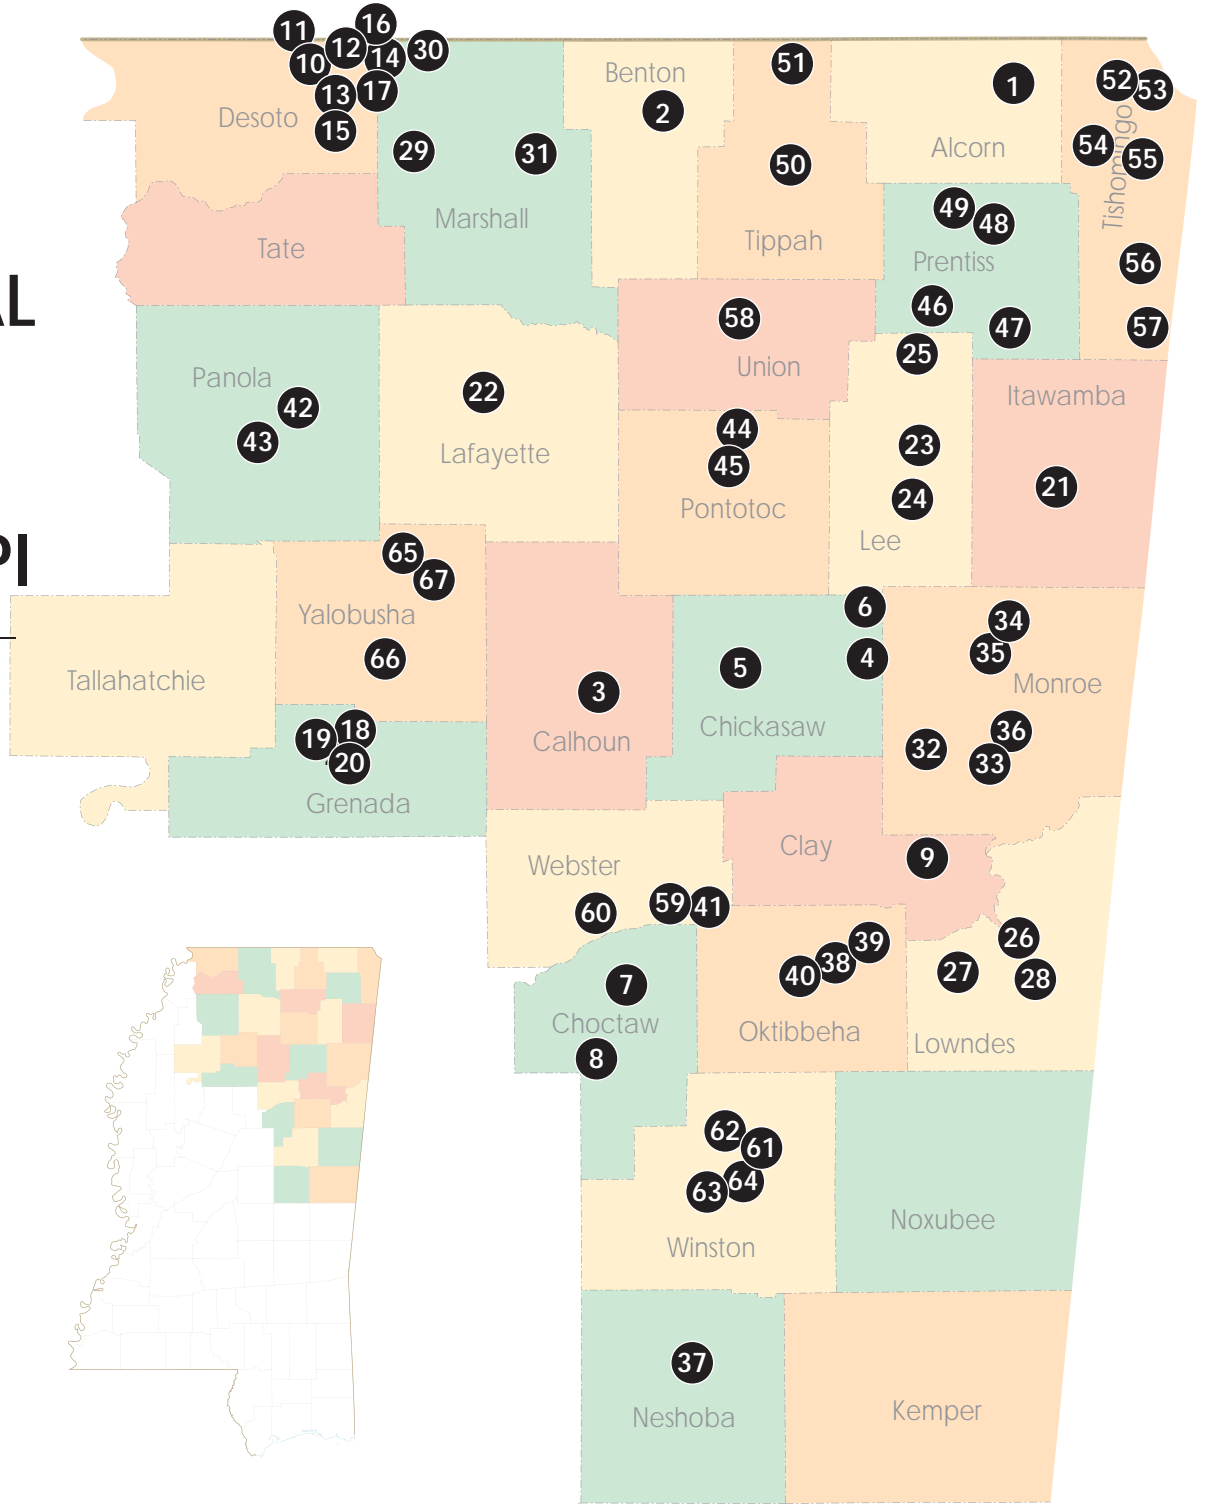

INDUSTRIAL PARKS in NORTH MISSISSIPPI

List of Industrial Parks on page 2